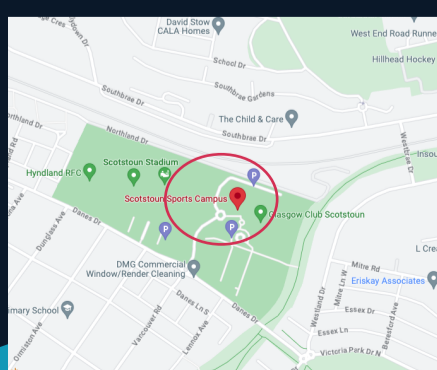

Scotstoun

72 Danes Dr, Glasgow G14 9HD