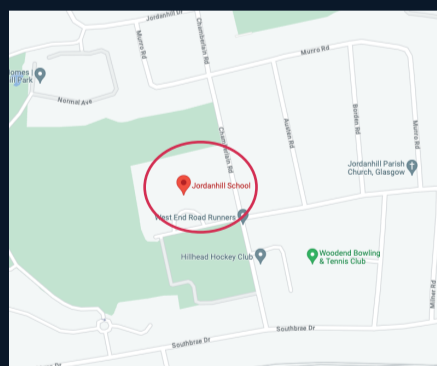

OUR LOCATIONS

Welcome to the On The Ball Academy! We are delighted to inform you that our academy offers a wide range of classes, and we are proud to host them at multiple locations across the vibrant city of Glasgow. These convenient and accessible venues include the iconic Palace of Art Bellahouston, the esteemed Jordanhill School, the inviting Woodside locale, and the friendly Scotsun spot.

To help you find your way to our classes with ease, we have provided detailed maps and addresses for each of these unique locations.

OUR CLASSES & LOCATIONS

Tiny Tekkers (Ages 2-5)

45min

Woodlands

Mini-Kickers (Ages 5-7)

Team Session (Ages +8)

1.15hr

Jordanhill School
Woodlands

Position Specific Training

1hr

Palace of Art Bellahouston
Jordanhill School
Woodlands
Scotstoun

Palace of Art Bellahouston

1121 Paisley Rd W, Bellahouston, Glasgow G52 1EQ