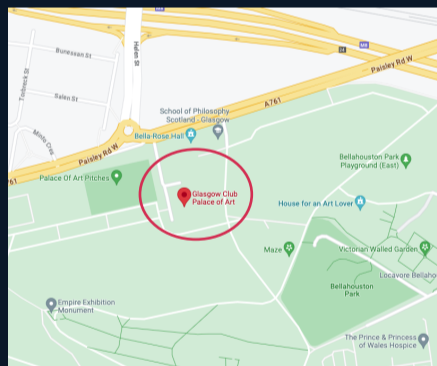

OUR LOCATIONS

Welcome to the On The Ball Academy! We are delighted to inform you that our academy offers a wide range of classes, and we are proud to host them at multiple locations across the vibrant city of Glasgow. These convenient and accessible venues include the iconic Palace of Art Bellahouston, the esteemed Jordanhill School, the inviting Woodside locale, and the friendly Scotsun spot.

To help you find your way to our classes with ease, we have provided detailed maps and addresses for each of these unique locations.

OUR CLASSES & LOCATIONS

Tiny Tekkers (Ages 2-5)

45min

Woodlands

Mini-Kickers (Ages 5-7)

Team Session (Ages +8)

1.15hr

Jordanhill School
Woodlands

Position Specific Training

1hr

Palace of Art Bellahouston
Jordanhill School
Woodlands
Scotstoun

Palace of Art Bellahouston

1121 Paisley Rd W, Bellahouston, Glasgow G52 1EQ