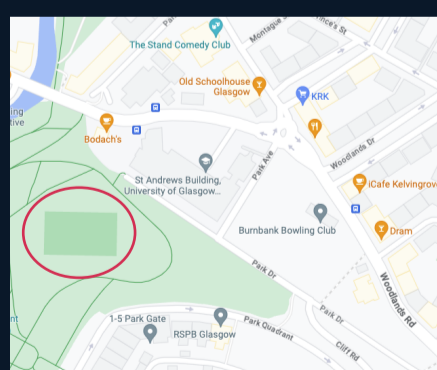

Woodlands

Park Terrace, Glasgow G3 6BY